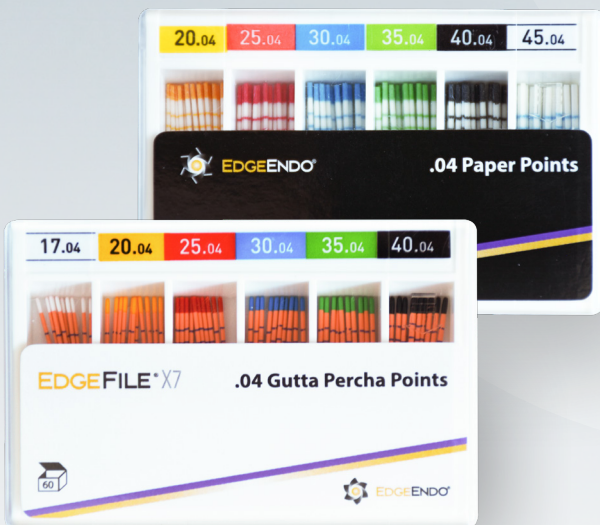

EdgeFile X7 GP & PP

Where Form Fitting Meets
Performance

Meet the new Gutta Percha Points and Absorbent Paper Points for Endodontic Treatment from EdgeEndo.

The new EdgeEndo X7 Gutta Percha range has been created to be form fitting, providing assurance when undertaking endodontic treatment after using the EdgeEndo X 7 range of NiTi rotary files.

The new EdgeEndo X7 Gutta Percha offers:

- Vivid length marks calibrated at 16mm, 19, 22mm and 24mm
- Requisite high level of radiopacity
- Accurate and form fitting sizes adhering to ISO standard sizing

All leading to a positive and predictable long term treatment outcome.

The new EdgeEndo absorbent paper points are conveniently packaged, and gamma ray sterilised for your peace of mind and infection control. They also offer vivid length marks calibrated at 16mm, 19, 22mm and 24mm and are lintless.